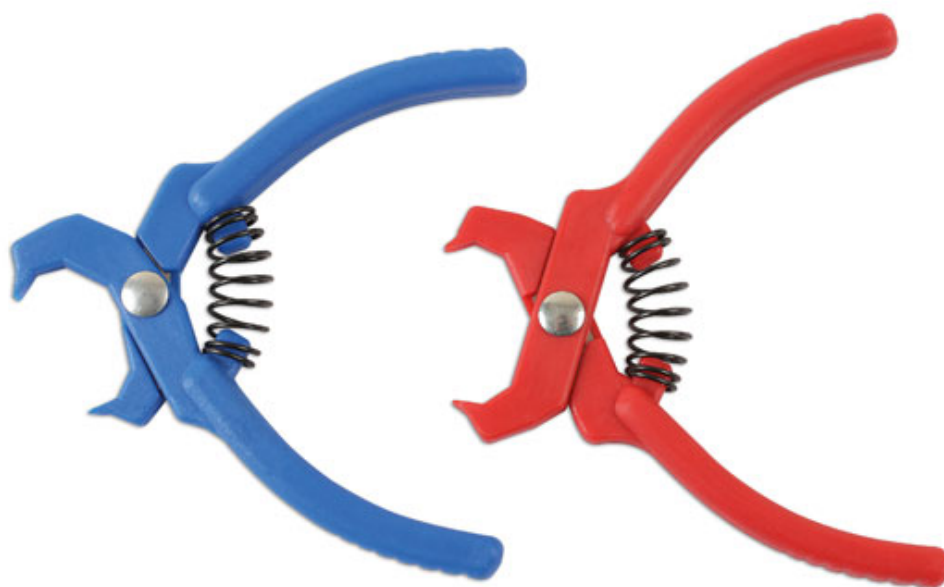

## Mini Clip Plier Set 2pc

A pair of small trim clip pliers with straight and angled access.

### Additional Information

- Special design for use in tight areas.
- Angled jaw: 25mm - 5mm.
- Straight jaw: 28mm - 5mm.
- Spring loaded composite coated handles.
- Length: 100mm.

<http://lasertools.co.uk/product/6259>